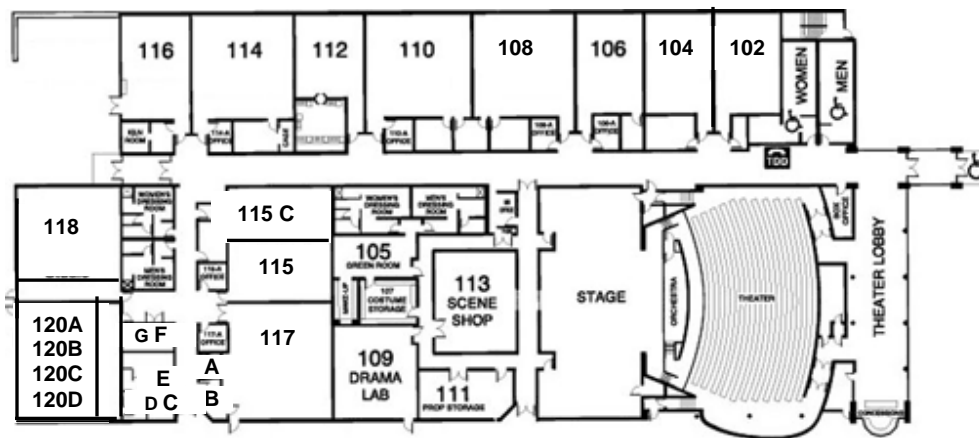

**St. Charles Community College  
4601 Mid Rivers Mall Drive**

**Donald D. Shook Fine Arts Building (FAB)**

**building #4 on the map above  
park in the blue lot**

**From Interstate 70:** Drive South on Mid Rivers Mall Drive for approximately 3 miles. The campus is located on the right side of the street. Turn right onto Cottleville Parkway. Turn right at the first or second light to enter the campus.